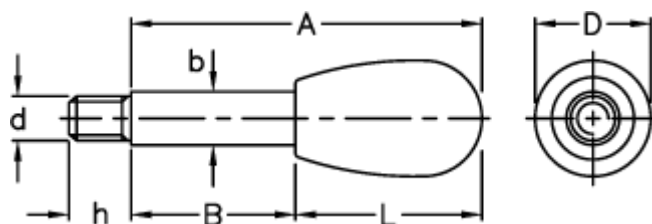

Data Sheet

Article number: 2304004304

Description: E+G Lever arm
BL.368/16x155

Measures

A = 155

b = 16

B = 100

D = 33

d 6g = M14

h = 15

L = 55